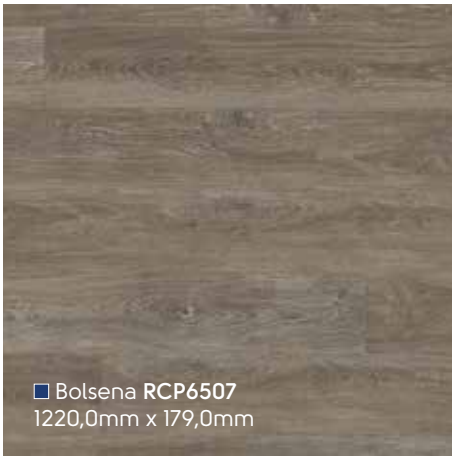

RCP6503 ▽

■ Sorano RCP6508
1220,0mm x 179,0mm

■ Arezzo RCP6503
1220,0mm x 179,0mm

■ Montieri RCP6504
1220,0mm x 179,0mm

■ Cortono RCP6510
1220,0mm x 179,0mm

Palio Core Wood | Holz | Bois | Hout

RCP6507 ▲

■ Bolsena RCP6507
1220,0mm x 179,0mm