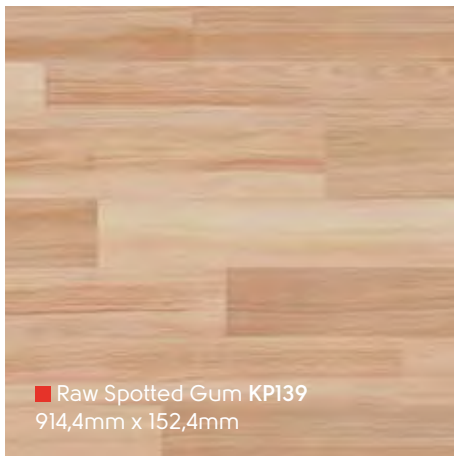

■ Coastal Sawn Oak KP136
914,4mm x 152,4mm

■ Lampione PVP147
1219,2mm x 177,8mm

■ Sycamore KP32
914,4mm x 101,6mm

Rubens Wood | Holz | Bois | Hout

PVP149 ▽

Rubens Wood | Holz | Bois | Hout

PVP150 ▽

■ Pale Limed Oak KP94
914,4mm x 152,4mm