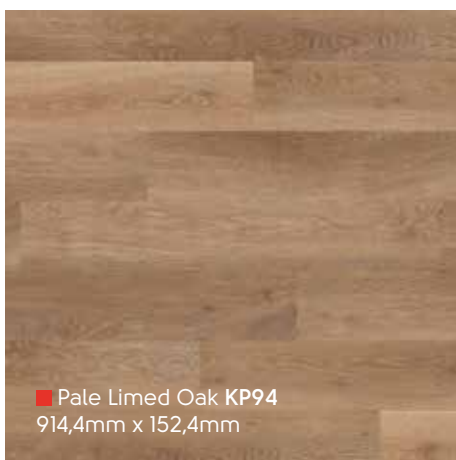

■ Coastal Sawn Oak KP136
914,4mm x 152,4mm

■ Lampione PVP147
1219,2mm x 177,8mm

■ Sycamore KP32
914,4mm x 101,6mm

Rubens Wood | Holz | Bois | Hout

PVP149 ▽

Rubens Wood | Holz | Bois | Hout

PVP150 ▽

■ Pale Limed Oak KP94
914,4mm x 152,4mm