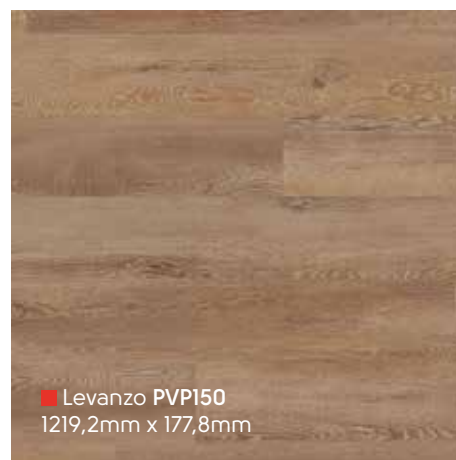

PVP150 ▽

Rubens Wood | Holz | Bois | Hout