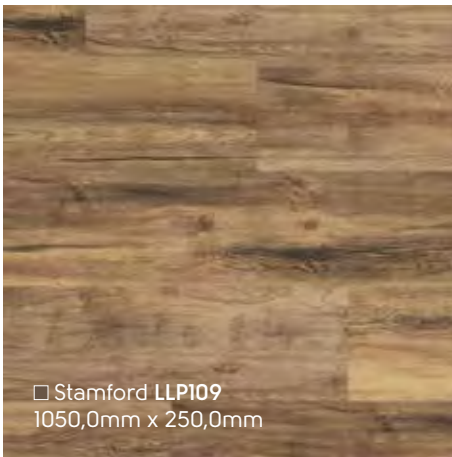

LLP102

LLP101

Designflooring LooseLay Wood | Holz | Bois | Hout