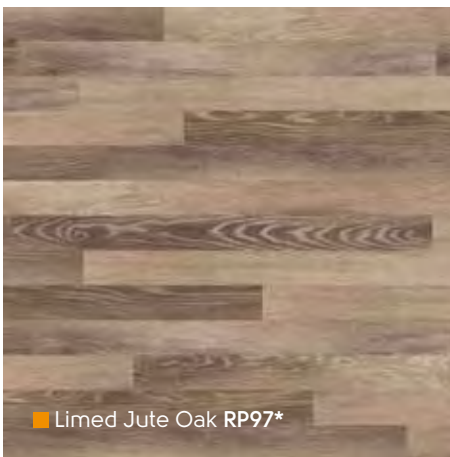

914,4mm x 76,2mm

designflooring.com

RP96 Δ

RP73 Δ

■ Limed Jute Oak RP97*

■ Limed Silk Oak RP96*

■ Kenyan Tigerwood RP73*

■ Lorenzo Warm Oak RP91