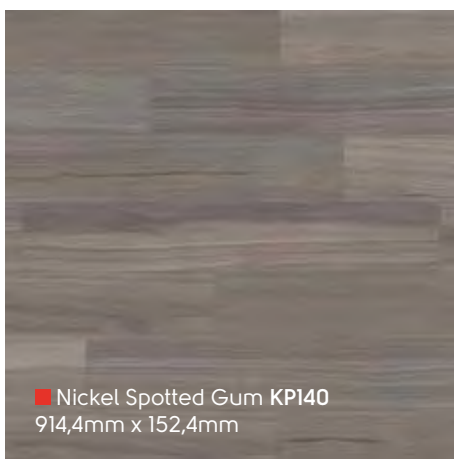

■ Torcello PVP145
1219,2mm x 177,8mm

■ Levanzo PVP150
1219,2mm x 177,8mm

■ Budelli PVP146
1219,2mm x 177,8mm

■ Washed Sawn Oak KP134
914,4mm x 152,4mm

■ Linosa PVP148
1219,2mm x 177,8mm

Rubens Wood | Holz | Bois | Hout