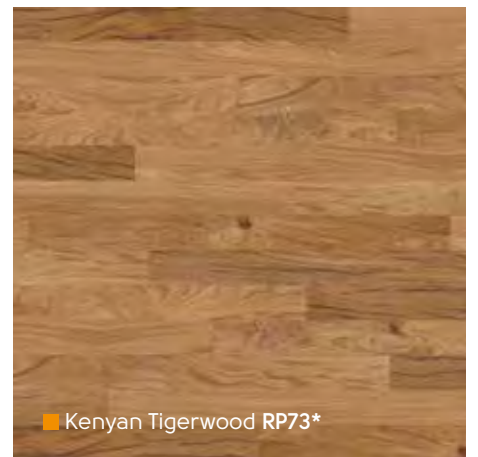

914,4mm x 76,2mm

designflooring.com

RP96 Δ

RP73 Δ

■ Limed Jute Oak RP97*

■ Limed Silk Oak RP96*

■ Kenyan Tigerwood RP73*

■ Lorenzo Warm Oak RP91