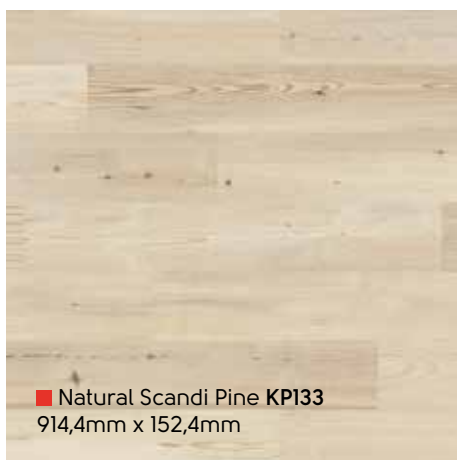

■ Washed Scandi Pine KP132
914,4mm x 152,4mm

■ White Painted Oak KP105
914,4mm x 152,4mm

■ Natural Scandi Pine KP133
914,4mm x 152,4mm

■ Grey Scandi Pine KP131
914,4mm x 152,4mm

■ Palmaria PVP149
1219,2mm x 177,8mm