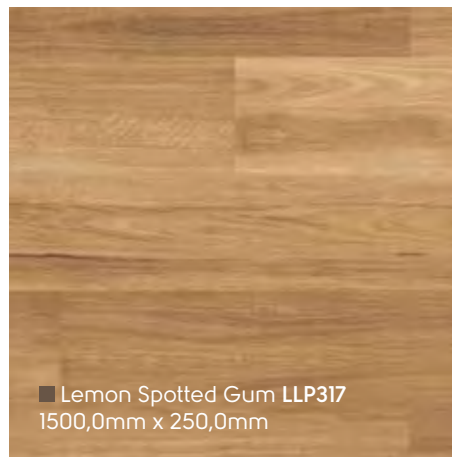

Designflooring LooseLay Longboard Wood | Holz | Bois | Hout