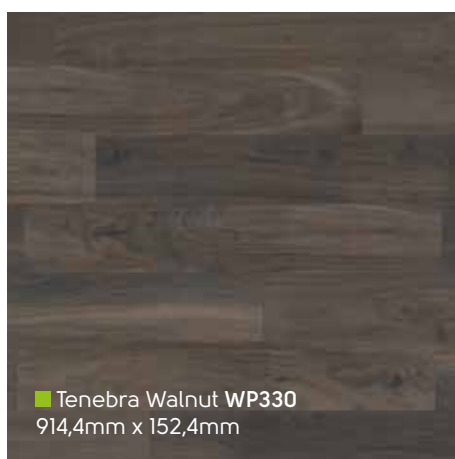

WP414 ▽

■ Ordo WP415
1219,2mm x 228,6mm

■ Rubra WP316
914,4mm x 152,4mm

■ Sylva WP417
1219,2mm x 228,6mm

■ Argen WP414
1219,2mm x 228,6mm

■ Tenebra Walnut WP330
914,4mm x 152,4mm

■ Carbo WP318
914,4mm x 152,4mm