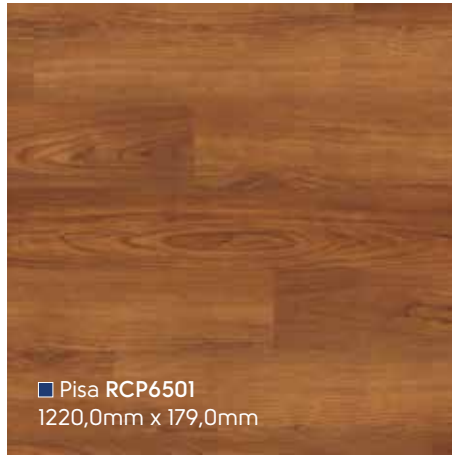

RCP6503 ▽

■ Sorano RCP6508
1220,0mm x 179,0mm

■ Arezzo RCP6503
1220,0mm x 179,0mm

■ Montieri RCP6504
1220,0mm x 179,0mm

■ Cortono RCP6510
1220,0mm x 179,0mm

Palio Core Wood | Holz | Bois | Hout

RCP6507 ▲

■ Bolsena RCP6507
1220,0mm x 179,0mm