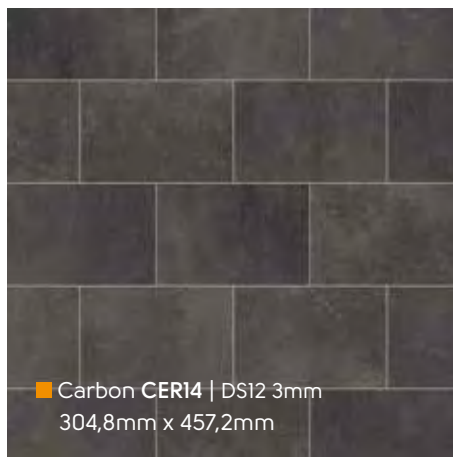

Monet Stone | Stein | Pierre | Steen