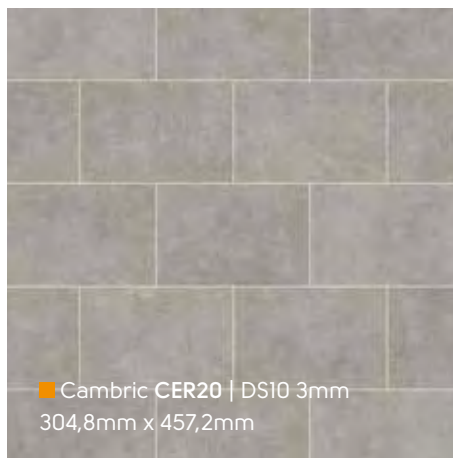

LST01

LST04 | DS10 3mm ▽

■ Bluff CER18 | DS15 3mm
304,8mm x 457,2mm

■ Sienna Limestone LST02 | DS13 3mm
406,4mm x 406,4mm

■ Alabaster CC04 | DS14 3mm
406,4mm x 406,4mm

■ Piazza Limestone LST03 | DS15 3mm
406,4mm x 406,4mm