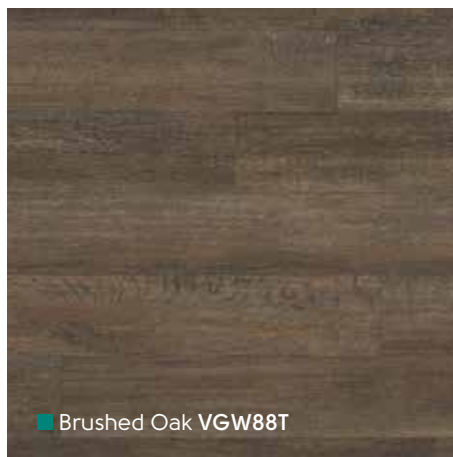

1219,2mm x 177,8mm

designflooring.com

VGW99T ▽

■ Walnut VGW87T

■ Smoked Beech VGW98T

■ Reclaimed Redwood VGW99T*

■ Brushed Oak VGW88T

VGW98T | DS04 5mm ▽