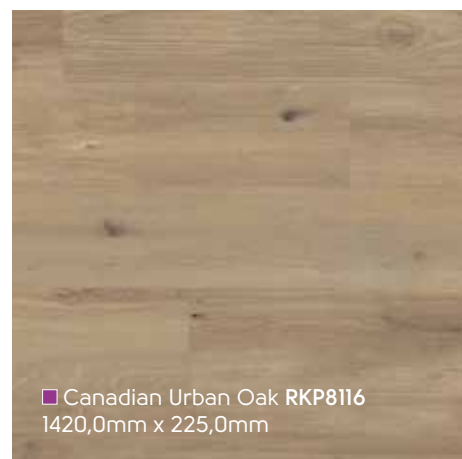

RKP8113 ▾

■ Texas White Ash RKP8105
1420,0mm x 225,0mm

■ Canadian Nude Oak RKP8117
1420,0mm x 225,0mm

■ Washed Swiss Pine RKP8113
1420,0mm x 225,0mm

■ Canadian Urban Oak RKP8116
1420,0mm x 225,0mm

Korlok
Wood | Holz | Bois | Hout
designflooring.com