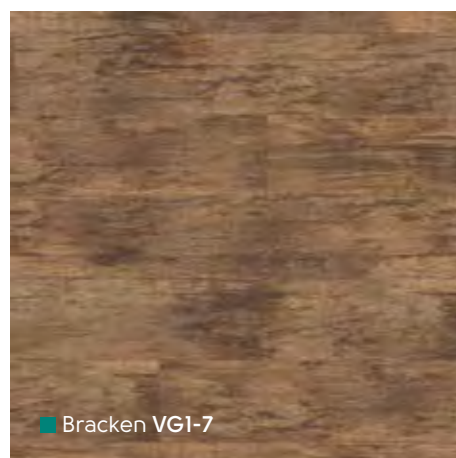

■ Wellington Oak VGW53T

Van Gogh Wood | Holz | Bois | Hout

1219,2mm x 177,8mm

designflooring.com

VG1-7 ▽

■ Bearwood VGW46T

■ Burnt Ginger VG5-7

■ Bracken VG1-7