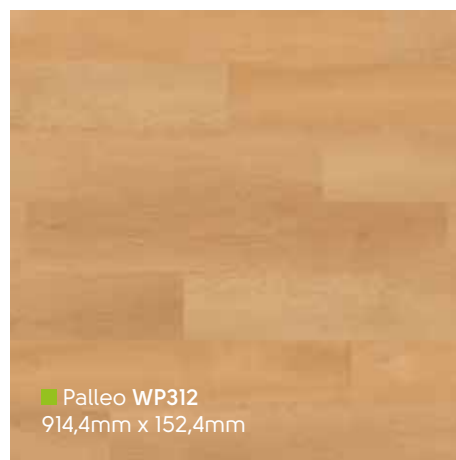

WP411 ▽

Opus Wood | Holz | Bois | Hout