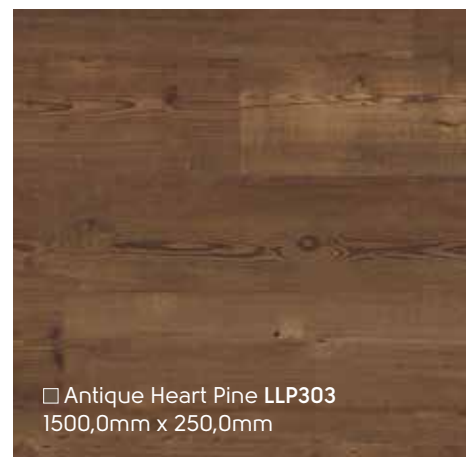

Designflooring LooseLay Longboard Wood | Holz | Bois | Hout