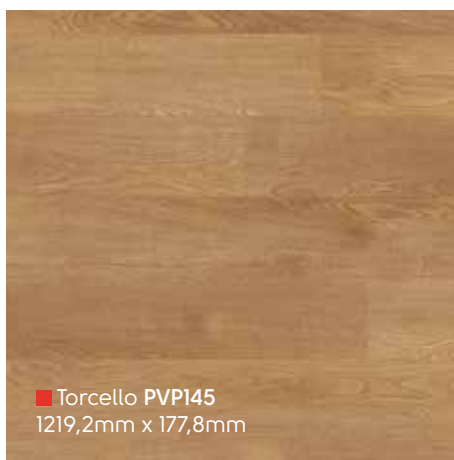

■ Coastal Sawn Oak KP136
914,4mm x 152,4mm

■ Lampione PVP147
1219,2mm x 177,8mm

■ Sycamore KP32
914,4mm x 101,6mm

Rubens Wood | Holz | Bois | Hout

PVP149 ▽

Rubens Wood | Holz | Bois | Hout

PVP150 ▽

■ Pale Limed Oak KP94
914,4mm x 152,4mm