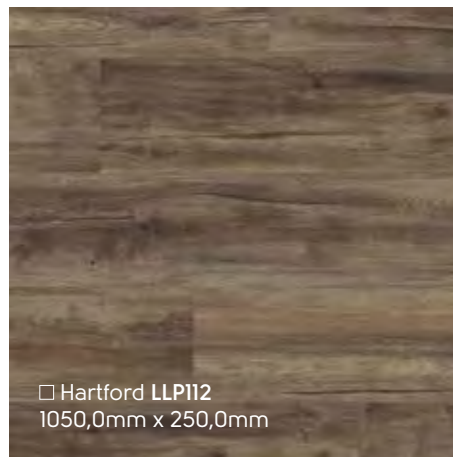

□ Heritage Oak LLP102
1050,0mm x 250,0mm

□ Hartford LLP112
1050,0mm x 250,0mm

□ Vivara LLP151
1050,0mm x 250,0mm

Designflooring LooseLay Wood | Holz | Bois | Hout

LU7201 ▽

LU7200 ▽

LU7203 ▽

Designflooring
LooseLay