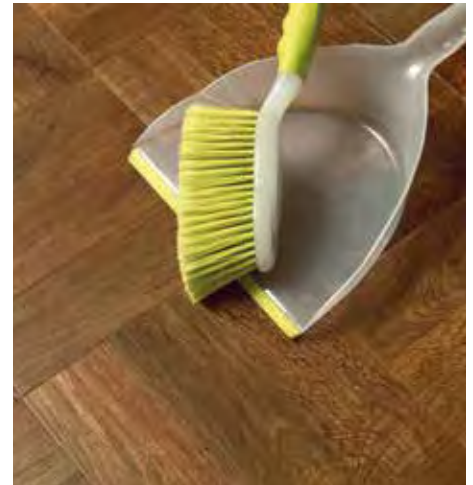

Designflooring is easy to clean and most spills can be wiped away with a damp cloth. To ensure your Designflooring floor is always in top condition, make sure you ask your retailer for our Floor Care Kit. This kit contains products for both regular weekly cleaning and a deep refresh every few months.

Designflooring Bodenbeläge sind leicht zu reinigen, und die meisten Flecken können mit einem feuchten Tuch entfernt werden. Damit Ihr Designflooring Bodenbelag immer optimal gepflegt ist, fragen Sie Ihren Händler nach unserem Bodenpflege-Set. Das Pflegeset enthält Produkte für die regelmäßige Unterhaltsreinigung, die Grundreinigung im Bedarfsfall und die anschließende Mattpflege.

Les produits Designflooring se nettoient facilement, et la plupart des éclaboussures s'essuient d'un simple coup de chiffon humide. Pour conserver l'aspect de votre sol Designflooring, demandez à votre grossiste notre kit d'entretien des sols. Il contient des produits pour l'entretien au quotidien, ainsi que des produits pour raviver votre sol périodiquement au cours de l'année.

Designflooring is makkelijk schoon te maken. Als er iets wordt gemorst kan dit meestal met een vochtige doek worden opgeveegd. Vraag de dealer naar onze Floor Care Kit om er voor te zorgen dat jouw vloer er altijd piekfijn uitziet. Deze set bevat producten voor de wekelijks schoonmaak en voor een grondige opfrisbeurt om de paar maanden.