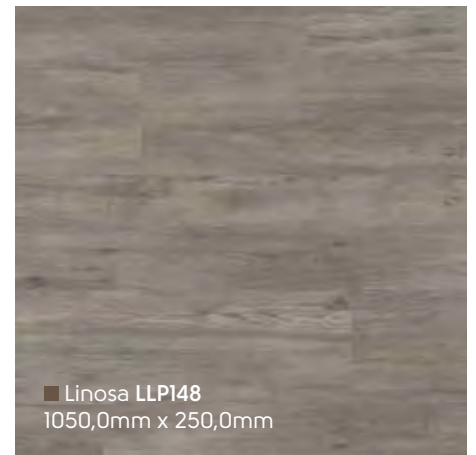

■ Levanzo LLP150
1050,0mm x 250,0mm

■ Linosa LLP148
1050,0mm x 250,0mm

Designflooring LooseLay Wood | Holz | Bois | Hout