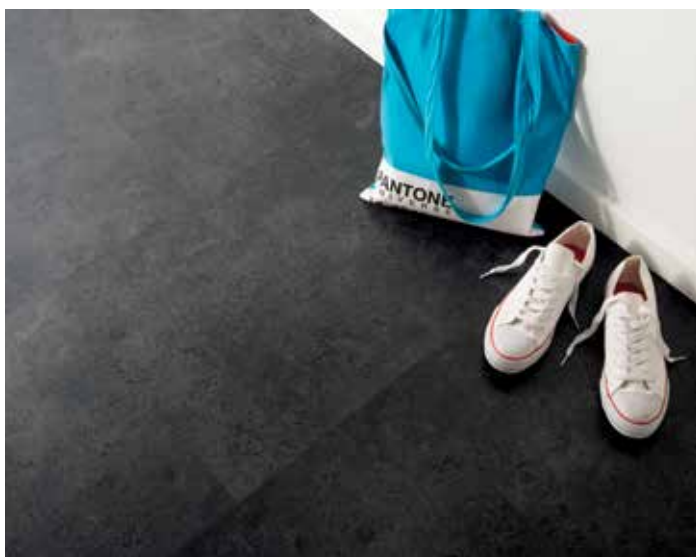

□ Heritage Oak LLP102
1050,0mm x 250,0mm

□ Hartford LLP112
1050,0mm x 250,0mm

□ Vivara LLP151
1050,0mm x 250,0mm

Designflooring LooseLay Wood | Holz | Bois | Hout

LU7201 ▽

LU7200 ▽

LU7203 ▽

Designflooring
LooseLay