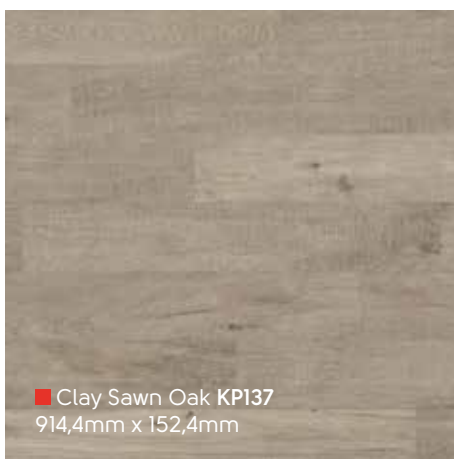

■ Coastal Sawn Oak KP136
914,4mm x 152,4mm

■ Lampione PVP147
1219,2mm x 177,8mm

■ Sycamore KP32
914,4mm x 101,6mm

Rubens Wood | Holz | Bois | Hout

PVP149 ▽

Rubens Wood | Holz | Bois | Hout

PVP150 ▽

■ Pale Limed Oak KP94
914,4mm x 152,4mm