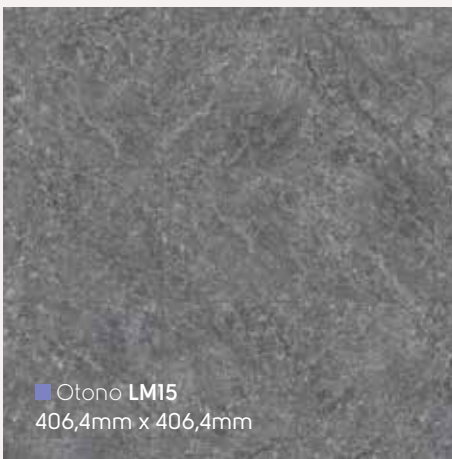

LM15-Clip ▾

Italian Marble

■ Otono **LM15**
406,4mm x 406,4mm

Ashford Marble

■ Fiore **LM16**
406,4mm x 406,4mm

■ Ashford **LM10**
914,4mm x 914,4mm Random Panel*

■ Otono **LM15-Clip**
406,4mm x 406,4mm

■ Fiore **LM16-Clip**
406,4mm x 406,4mm