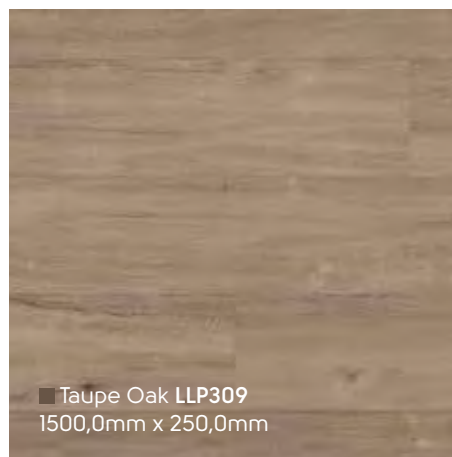

Designflooring LooseLay Longboard Wood | Holz | Bois | Hout