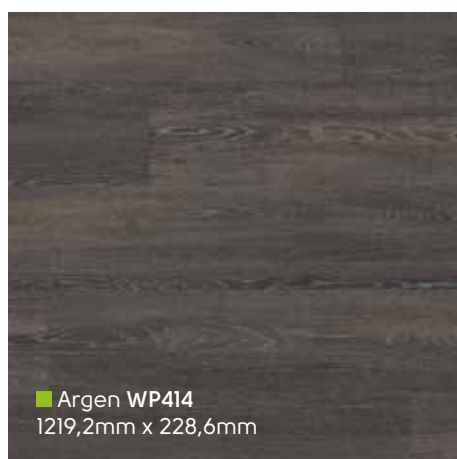

WP414 ▽

■ Ordo WP415
1219,2mm x 228,6mm

■ Rubra WP316
914,4mm x 152,4mm

■ Sylva WP417
1219,2mm x 228,6mm

■ Argen WP414
1219,2mm x 228,6mm

■ Tenebra Walnut WP330
914,4mm x 152,4mm

■ Carbo WP318
914,4mm x 152,4mm