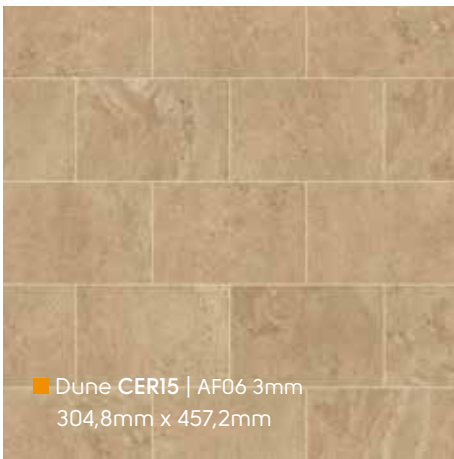

■ Cambric CER20 | DS10 3mm
304,8mm x 457,2mm

■ Spirito Limestone LST04 | DS16 3mm
406,4mm x 406,4mm

Monet Stone | Stein | Pierre | Steen

CER11 ▽

CER17 | DS12 5mm ▽

■ Dune CER15 | AF06 3mm
304,8mm x 457,2mm