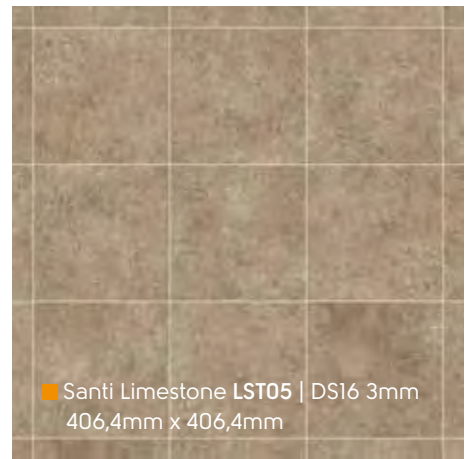

Monet Stone | Stein | Pierre | Steen