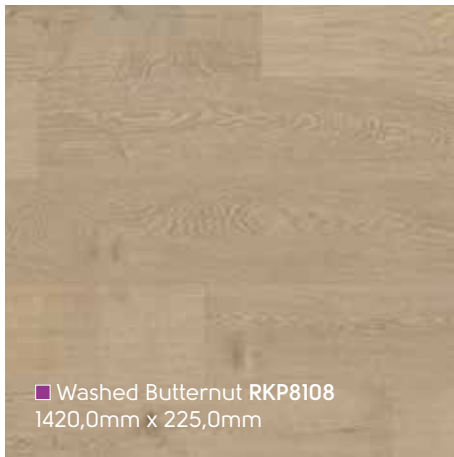

RKP8113 ▾

■ Texas White Ash RKP8105
1420,0mm x 225,0mm

■ Canadian Nude Oak RKP8117
1420,0mm x 225,0mm

■ Washed Swiss Pine RKP8113
1420,0mm x 225,0mm

■ Canadian Urban Oak RKP8116
1420,0mm x 225,0mm

Korlok
Wood | Holz | Bois | Hout
designflooring.com

RKP8108 ▽

■ Washed Butternut RKP8108
1420,0mm x 225,0mm

■ Baltic Washed Oak RKP8101
1420,0mm x 225,0mm

■ Warm Ash RKP8103
1420,0mm x 225,0mm

■ Baltic Lined Oak RKP8111
1420,0mm x 225,0mm

Korlok

Wood | Holz | Bois | Hout