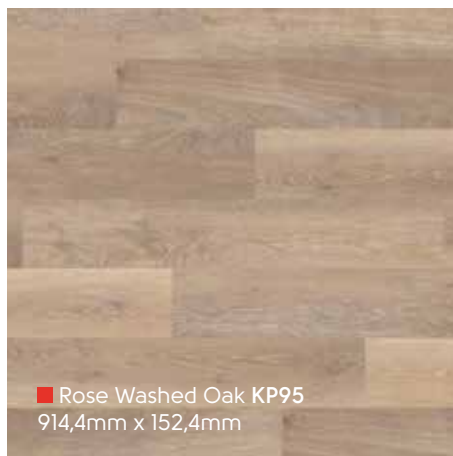

■ Coastal Sawn Oak KP136
914,4mm x 152,4mm

■ Lampione PVP147
1219,2mm x 177,8mm

■ Sycamore KP32
914,4mm x 101,6mm

Rubens Wood | Holz | Bois | Hout

PVP149 ▽

Rubens Wood | Holz | Bois | Hout

PVP150 ▽

■ Pale Limed Oak KP94
914,4mm x 152,4mm