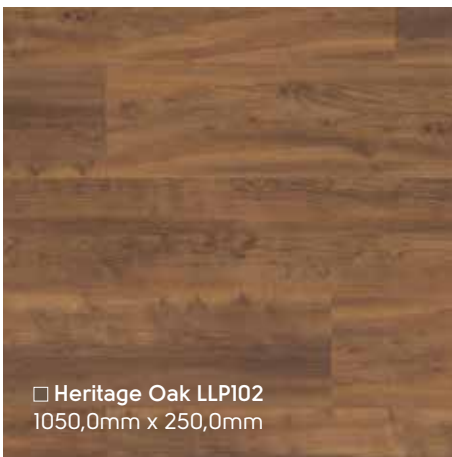

□ Heritage Oak LLP102
1050,0mm x 250,0mm

□ Hartford LLP112
1050,0mm x 250,0mm

□ Vivara LLP151
1050,0mm x 250,0mm

Designflooring LooseLay Wood | Holz | Bois | Hout

LU7201 ▽

LU7200 ▽

LU7203 ▽

Designflooring
LooseLay