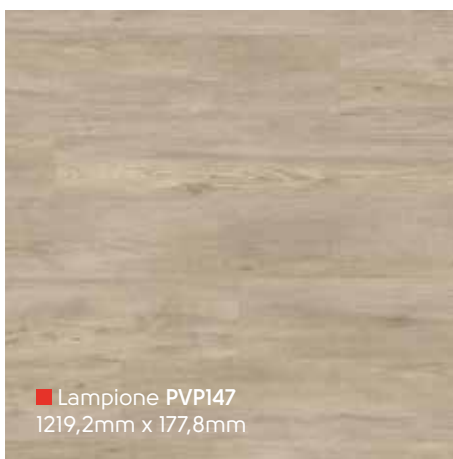

■ Grey Scandi Pine KP131
914,4mm x 152,4mm

■ Sycamore KP32
914,4mm x 101,6mm

■ Lampione PVP147
1219,2mm x 177,8mm