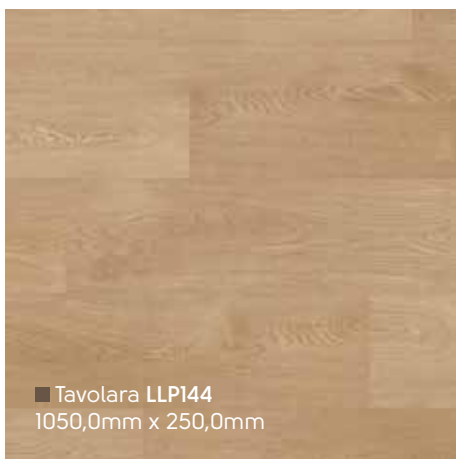

LLP108 ▽

LLP113 ▽

Designflooring LooseLay

Wood | Holz | Bois | Hout