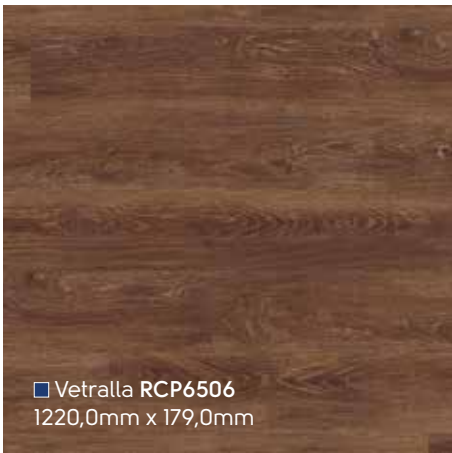

■ Bolsena RCP6507
1220,0mm x 179,0mm

■ Vetralla RCP6506
1220,0mm x 179,0mm