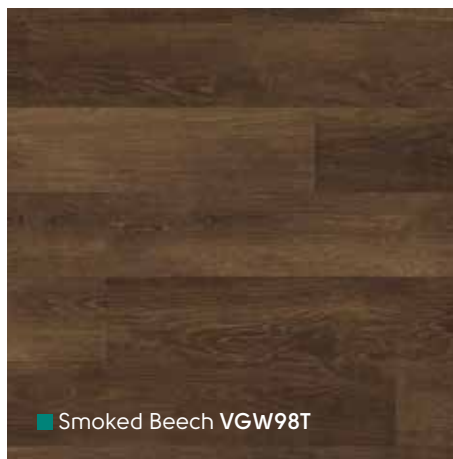

1219,2mm x 177,8mm

designflooring.com

VGW99T ▽

■ Walnut VGW87T

■ Smoked Beech VGW98T

■ Reclaimed Redwood VGW99T*

■ Brushed Oak VGW88T

VGW98T | DS04 5mm ▽