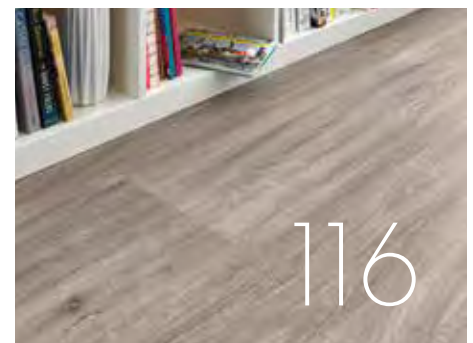

+44 1386 820105 | designflooring.com

0211 469 59203 | designflooring.de

01 57 32 39 13 | designflooring.fr

020 200 8282 | designflooring.nl

Why Designflooring?

Warum Designflooring?

Pourquoi choisir Designflooring?