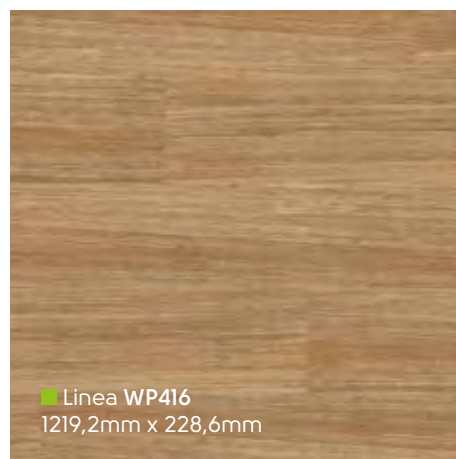

■ Niveus WP411
1219,2mm x 228,6mm

■ Palleo WP312
914,4mm x 152,4mm

■ Primo WP412
1219,2mm x 228,6mm

■ Grano WP311
914,4mm x 152,4mm

■ Linea WP416
1219,2mm x 228,6mm

Opus Wood | Holz | Bois | Hout

WP313 ▾

■ Magna WP413
1219,2mm x 228,6mm