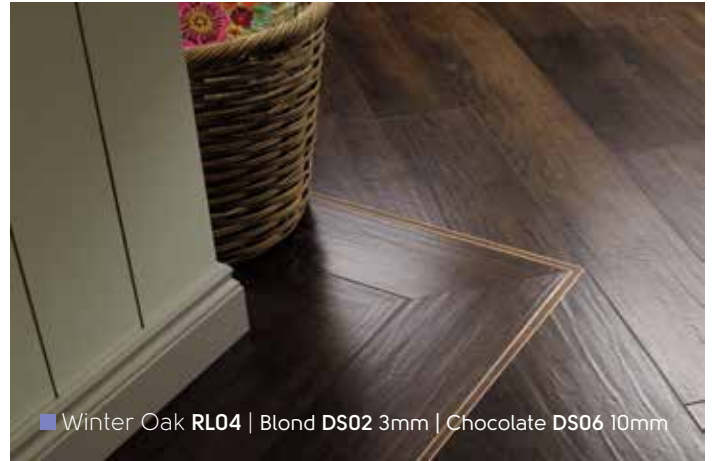

Design strips | Designstreifen | Bandes décoratives | Designstrips

Place design strips between tiles to create a natural grouting effect or as a tramline border to enhance the design of your floor.

Verlegen Sie die Designstreifen zwischen den Fliesen, um einen natürlichen Fugeneffekt zu erzeugen oder das Erscheinungsbild Ihres Bodens zu optimieren.

Insérez une bande entre les dalles pour créer un effet de joint naturel ou pour mettre en valeur le design de votre sol.

Plaats de strips tussen de tegels om een natuurlijk voegeffect te creëren of als dubbele randlijsting om het ontwerp van de vloer te verfraaien.

■ Winter Oak RL04 | Blond DS02 3mm | Chocolate DS06 10mm

Choose from a wide range of tones and textures, available in 3, 5 and 10mm width.

Wählen Sie aus verschiedenen Farben und Oberflächenstrukturen in den Breiten 3, 5 und 10mm.

Vous avez le choix parmi de nombreuses teintes et textures, et des largeurs de 3, 5 et 10 mm.

Kies uit een groot aanbod tinten en structuren, beschikbaar in breedtes van 3, 5 en 10mm.

All design strips are available in 2, 2,5 and 3mm thickness to be compatible with all of our products.

Alle Designstreifen sind in 2, 2,5 und 3 mm Dicke erhältlich, damit Sie diese zu jedem Boden hinzufügen können.

Toutes les bandes décoratives sont disponibles en 2, 2,5 et 3 mm d'épaisseur leurs permettant d'être compatibles avec tous nos produits.

Deze decorstrips zijn beschikbaar in 3 of 5mm en te gebruiken in combinatie met onze Opus vloeren.