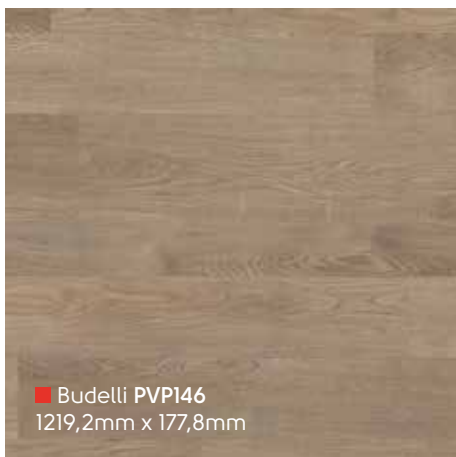

■ Pale Limed Oak KP94
914,4mm x 152,4mm

■ Budelli PVP146
1219,2mm x 177,8mm