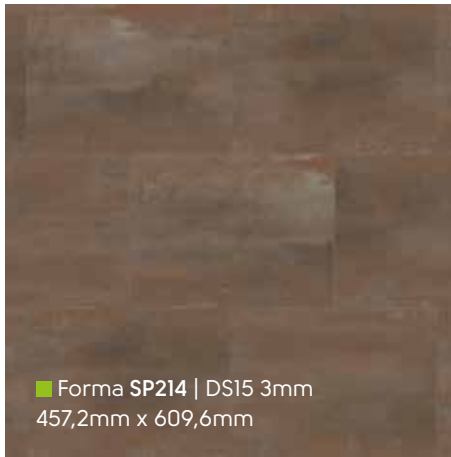

Opus Stone | Stein | Pierre | Steen