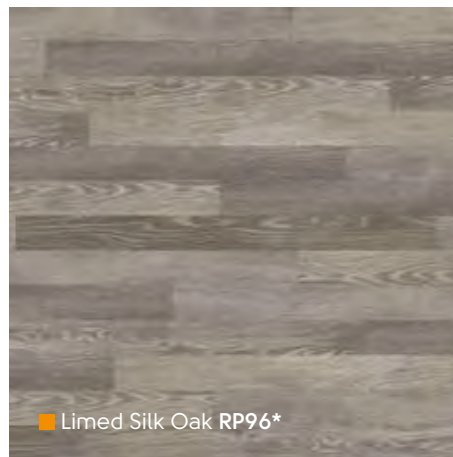

914,4mm x 76,2mm

designflooring.com

RP96 Δ

RP73 Δ

■ Limed Jute Oak RP97*

■ Limed Silk Oak RP96*

■ Kenyan Tigerwood RP73*

■ Lorenzo Warm Oak RP91