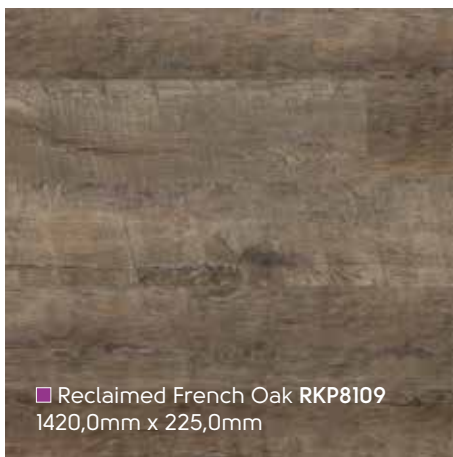

■ Washed Grey Ash RKP8104
1420,0mm x 225,0mm

■ Baltic Mistral Oak RKP8112
1420,0mm x 225,0mm

■ Reclaimed French Oak RKP8109
1420,0mm x 225,0mm