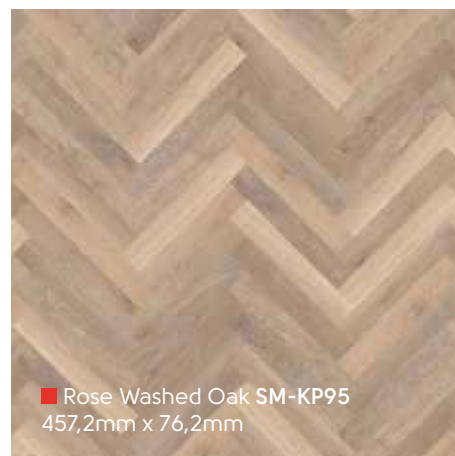

Create room to room transitions using our small and large plank formats.

Gestalten Sie elegante Raumübergänge mit unseren Planken in unterschiedlichen Formaten.

Créez des transitions inspirantes d'une zone à l'autre avec nos différents formats de lames.

Gebruik onze kleine en grote plankformaten om overgangen van kamer naar kamer te creëren.

SM-KP132 ▽

SM-KP138 ▽

Rubens Wood | Holz | Bois | Hout