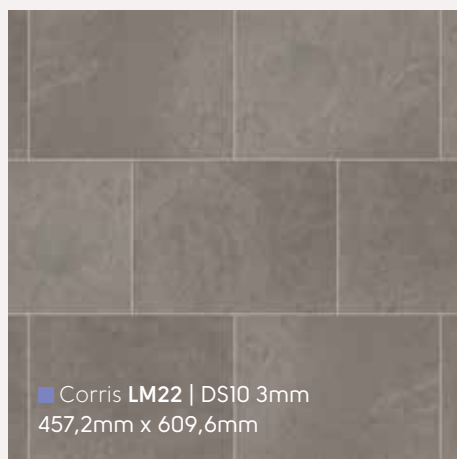

Art Select Slate

*Made up in a pre-assembled panel of nine assorted tiles with design strips and offsetting tiles to create a natural look.

*Erhältlich in einem vernetzten Großformat, das aus neun verschiedenen Fliesen mit Fugenstreifen besteht, um einen natürlichen Eindruck zu erwecken.

*Réalisé dans un panneau pré-assemblé de neuf dalles assorties avec des baguettes pour créer un look naturel.

*Verkrijgbaar in een samengesteld pakket van negen tegels met design strips om een natuurlijk effect te creëren.