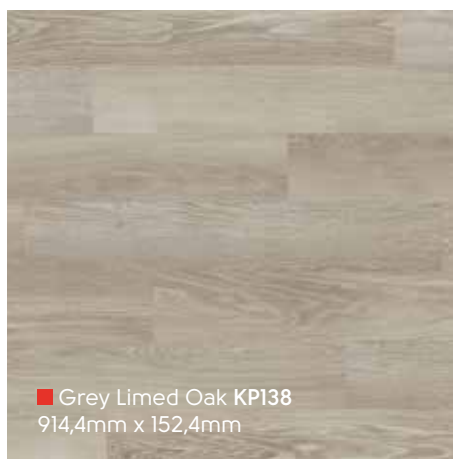

■ Coastal Sawn Oak KP136
914,4mm x 152,4mm

■ Lampione PVP147
1219,2mm x 177,8mm

■ Sycamore KP32
914,4mm x 101,6mm

Rubens Wood | Holz | Bois | Hout

PVP149 ▽

Rubens Wood | Holz | Bois | Hout

PVP150 ▽

■ Pale Limed Oak KP94
914,4mm x 152,4mm