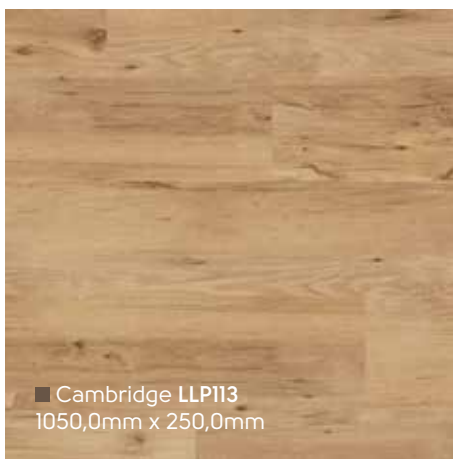

LLP108 ▽

LLP113 ▽

Designflooring LooseLay

Wood | Holz | Bois | Hout