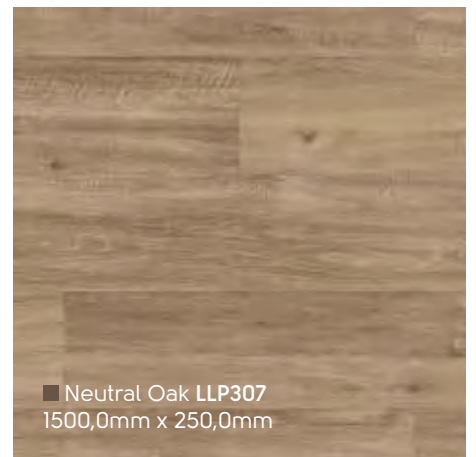

Designflooring LooseLay Longboard Wood | Holz | Bois | Hout