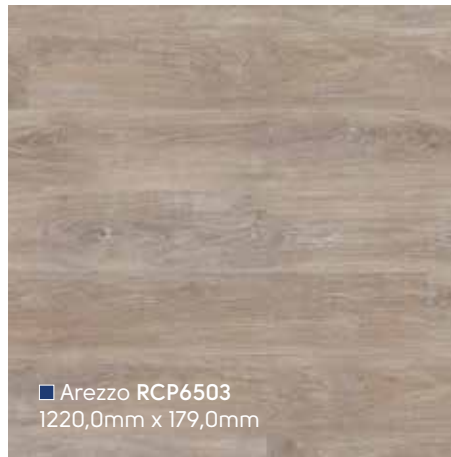

RCP6503 ▽

Palio Core Wood | Holz | Bois | Hout