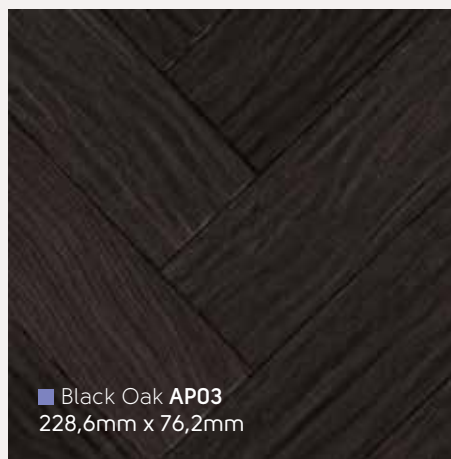

Parquet  15Oak Royale  7Oak Premier  18Handcrafted  21

Blond Oak AP01
228,6mm x 76,2mm

Auburn Oak AP02
228,6mm x 76,2mm

Black Oak AP03
228,6mm x 76,2mm

Storm Oak AP07
228,6mm x 76,2mm

Russet Oak AP31
406,4mm x 406,4mm