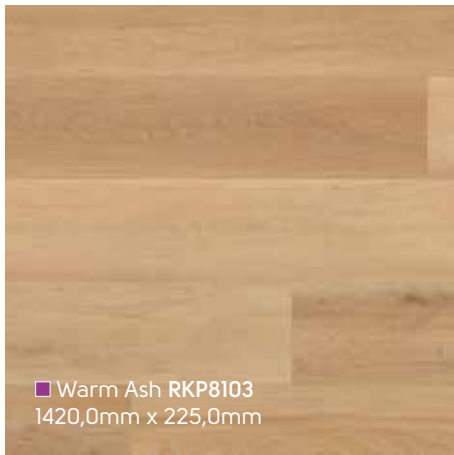

RKP8108 ▽

■ Washed Butternut RKP8108
1420,0mm x 225,0mm

■ Baltic Washed Oak RKP8101
1420,0mm x 225,0mm

■ Warm Ash RKP8103
1420,0mm x 225,0mm

■ Baltic Lined Oak RKP8111
1420,0mm x 225,0mm

Korlok

Wood | Holz | Bois | Hout