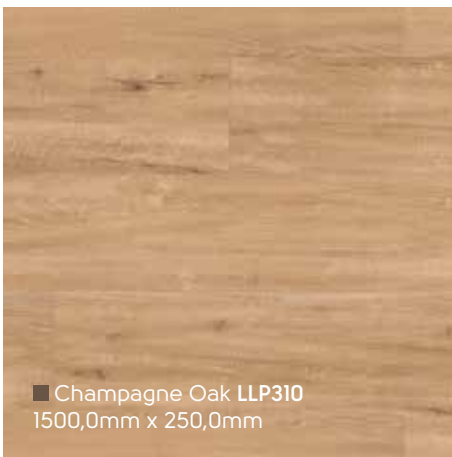

Designflooring LooseLay Longboard Wood | Holz | Bois | Hout