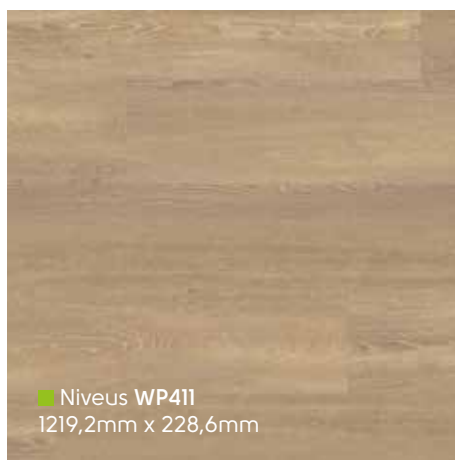

■ Avena WP423
1219,2mm x 228,6mm

■ Bleached Grey Walnut WP329
914,4mm x 152,4mm

■ Pallida WP418
1219,2mm x 228,6mm

■ Stratis WP420
1219,2mm x 228,6mm

Opus Wood | Holz | Bois | Hout

WP411 ▽

■ Rubesco WP421
1219,2mm x 228,6mm