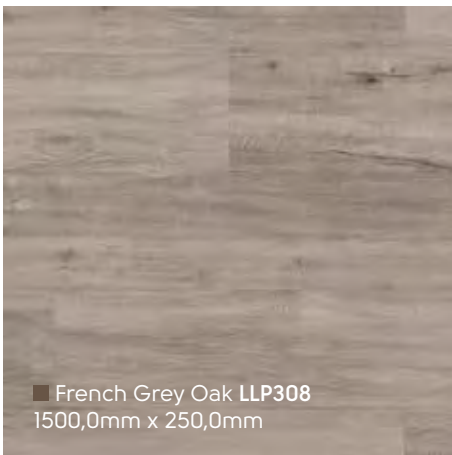

LLP302 ▽

LLP308 ▽

■ Bleached Tasmanian Oak LLP311
1500,0mm x 250,0mm

■ Pearl Oak LLP306
1500,0mm x 250,0mm

■ Weathered Heart Pine LLP304
1500,0mm x 250,0mm

■ French Grey Oak LLP308
1500,0mm x 250,0mm

■ Twilight Oak LLP301
1500,0mm x 250,0mm