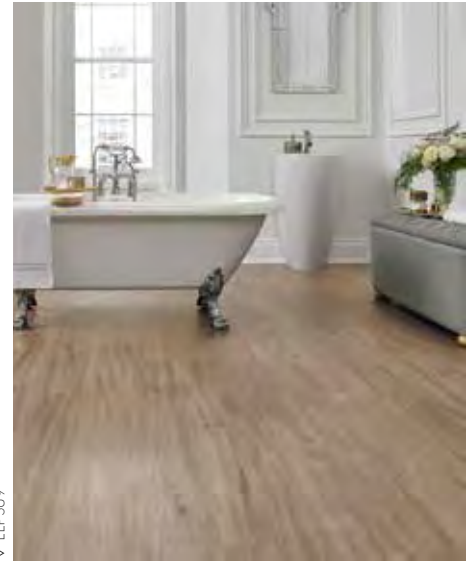

Designflooring LooseLay Longboard Wood | Holz | Bois | Hout