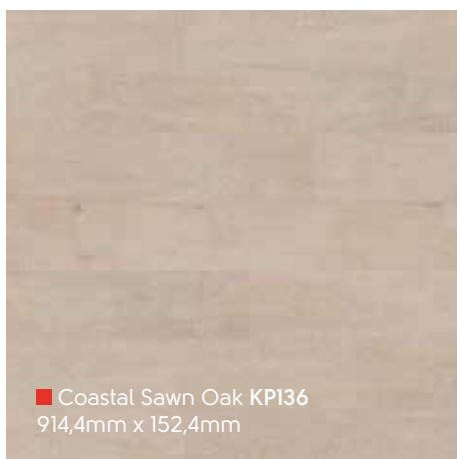

■ Washed Scandi Pine KP132
914,4mm x 152,4mm

■ White Painted Oak KP105
914,4mm x 152,4mm

■ Natural Scandi Pine KP133
914,4mm x 152,4mm

■ Grey Scandi Pine KP131
914,4mm x 152,4mm

■ Palmaria PVP149
1219,2mm x 177,8mm