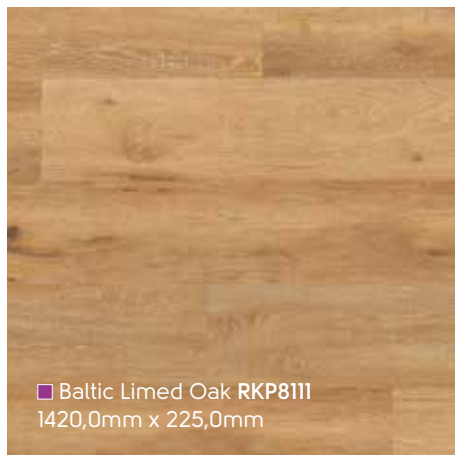

RKP8108 ▽

■ Washed Butternut RKP8108
1420,0mm x 225,0mm

■ Baltic Washed Oak RKP8101
1420,0mm x 225,0mm

■ Warm Ash RKP8103
1420,0mm x 225,0mm

■ Baltic Lined Oak RKP8111
1420,0mm x 225,0mm

Korlok

Wood | Holz | Bois | Hout