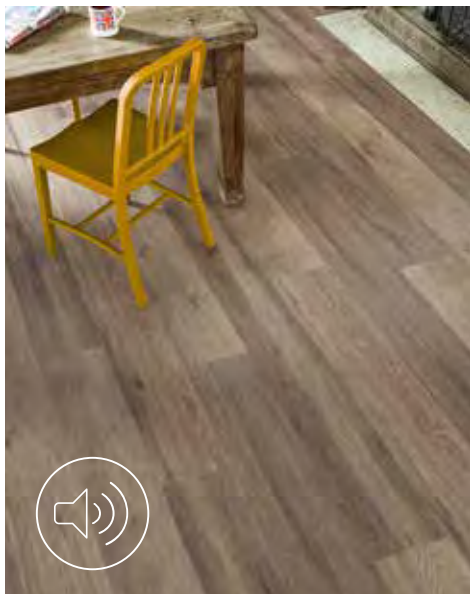

Installs over uneven subfloors
Auf unebenen Untergründen verlegbar
Pose directe sur surface imparfaite
Plaatsing over oneven vloeren