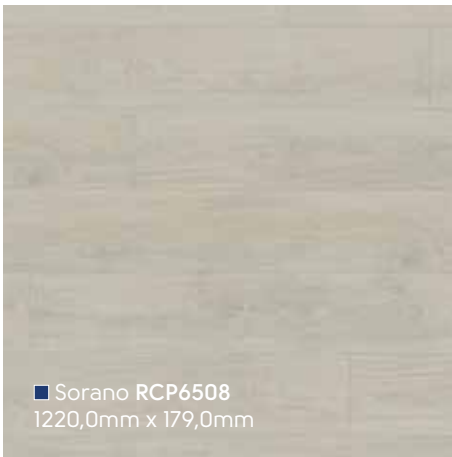

RCP6503 ▽

Palio Core Wood | Holz | Bois | Hout