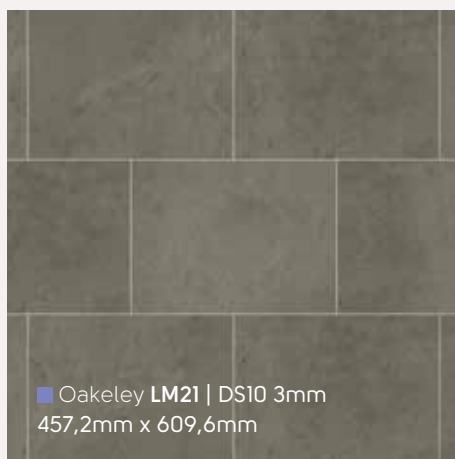

Art Select Slate

*Made up in a pre-assembled panel of nine assorted tiles with design strips and offsetting tiles to create a natural look.

*Erhältlich in einem vernetzten Großformat, das aus neun verschiedenen Fliesen mit Fugenstreifen besteht, um einen natürlichen Eindruck zu erwecken.

*Réalisé dans un panneau pré-assemblé de neuf dalles assorties avec des baguettes pour créer un look naturel.

*Verkrijgbaar in een samengesteld pakket van negen tegels met design strips om een natuurlijk effect te creëren.