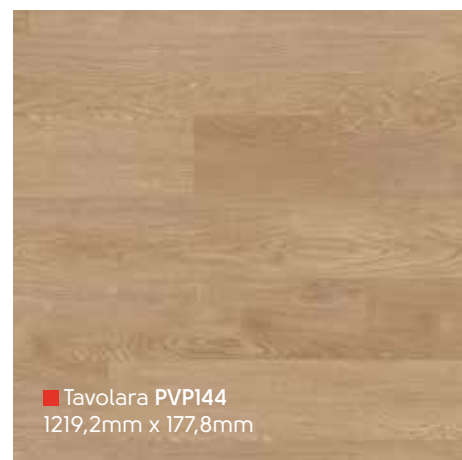

■ Coastal Sawn Oak KP136
914,4mm x 152,4mm

■ Lampione PVP147
1219,2mm x 177,8mm

■ Sycamore KP32
914,4mm x 101,6mm

Rubens Wood | Holz | Bois | Hout

PVP149 ▽

Rubens Wood | Holz | Bois | Hout

PVP150 ▽

■ Pale Limed Oak KP94
914,4mm x 152,4mm