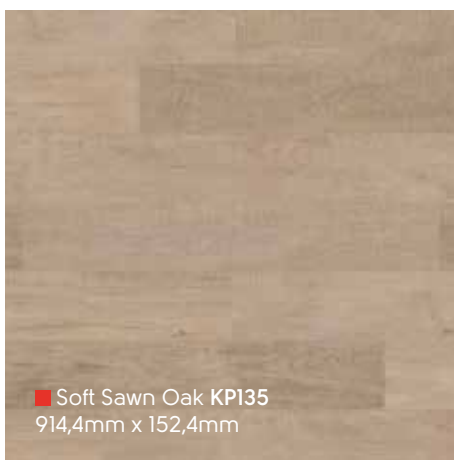

■ Coastal Sawn Oak KP136
914,4mm x 152,4mm

■ Lampione PVP147
1219,2mm x 177,8mm

■ Sycamore KP32
914,4mm x 101,6mm

Rubens Wood | Holz | Bois | Hout

PVP149 ▽

Rubens Wood | Holz | Bois | Hout

PVP150 ▽

■ Pale Limed Oak KP94
914,4mm x 152,4mm