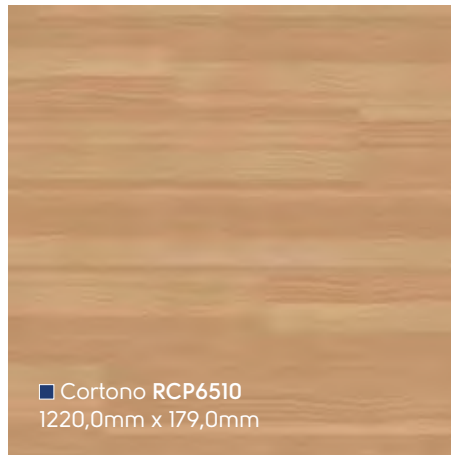

RCP6503 ▽

■ Sorano RCP6508
1220,0mm x 179,0mm

■ Arezzo RCP6503
1220,0mm x 179,0mm

■ Montieri RCP6504
1220,0mm x 179,0mm

■ Cortono RCP6510
1220,0mm x 179,0mm

Palio Core Wood | Holz | Bois | Hout

RCP6507 ▲

■ Bolsena RCP6507
1220,0mm x 179,0mm