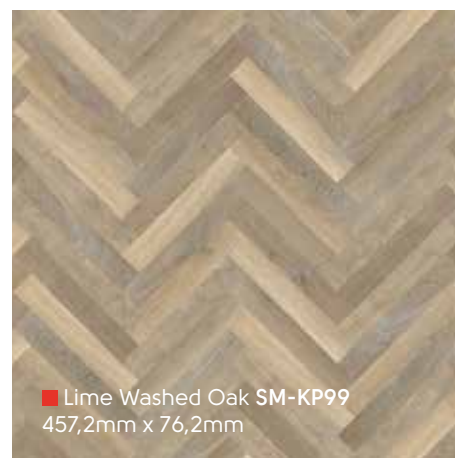

Create room to room transitions using our small and large plank formats.

Gestalten Sie elegante Raumübergänge mit unseren Planken in unterschiedlichen Formaten.

Créez des transitions inspirantes d'une zone à l'autre avec nos différents formats de lames.

Gebruik onze kleine en grote plankformaten om overgangen van kamer naar kamer te creëren.

SM-KP132 ▽

SM-KP138 ▽

Rubens Wood | Holz | Bois | Hout