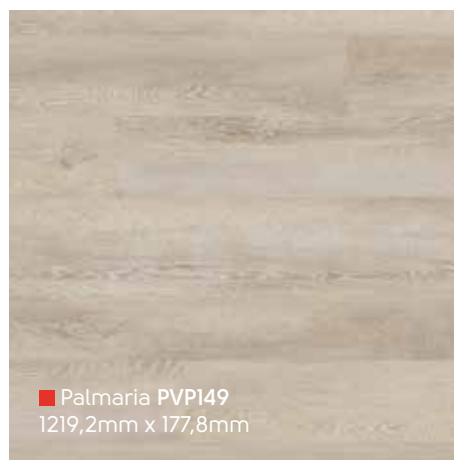

■ Washed Scandi Pine KP132
914,4mm x 152,4mm

■ White Painted Oak KP105
914,4mm x 152,4mm

■ Natural Scandi Pine KP133
914,4mm x 152,4mm

■ Grey Scandi Pine KP131
914,4mm x 152,4mm

■ Palmaria PVP149
1219,2mm x 177,8mm