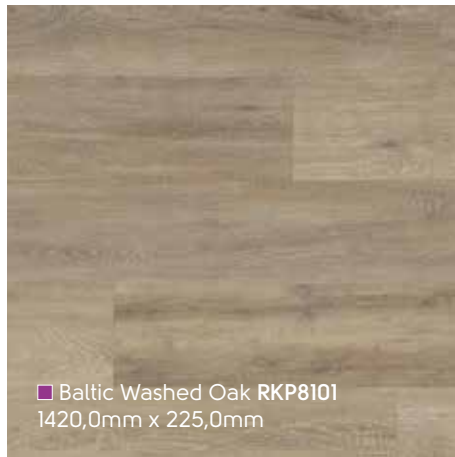

RKP8108 ▽

Korlok

Wood | Holz | Bois | Hout