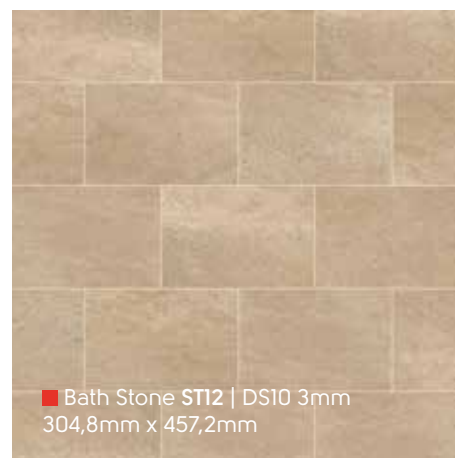

Rubens Stone | Stein | Pierre | Steen