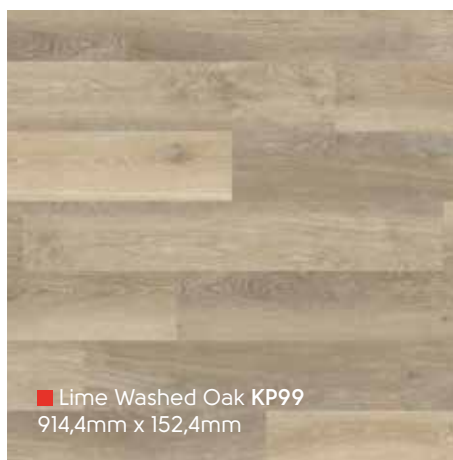

■ Coastal Sawn Oak KP136
914,4mm x 152,4mm

■ Lampione PVP147
1219,2mm x 177,8mm

■ Sycamore KP32
914,4mm x 101,6mm

Rubens Wood | Holz | Bois | Hout

PVP149 ▽

Rubens Wood | Holz | Bois | Hout

PVP150 ▽

■ Pale Limed Oak KP94
914,4mm x 152,4mm