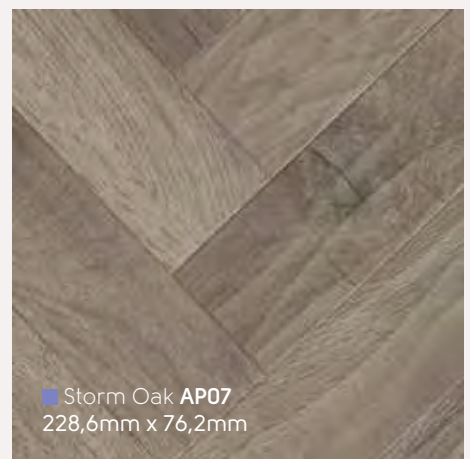

Parquet  15Oak Royale  7Oak Premier  18Handcrafted  21

Blond Oak AP01
228,6mm x 76,2mm

Auburn Oak AP02
228,6mm x 76,2mm

Black Oak AP03
228,6mm x 76,2mm

Storm Oak AP07
228,6mm x 76,2mm

Russet Oak AP31
406,4mm x 406,4mm