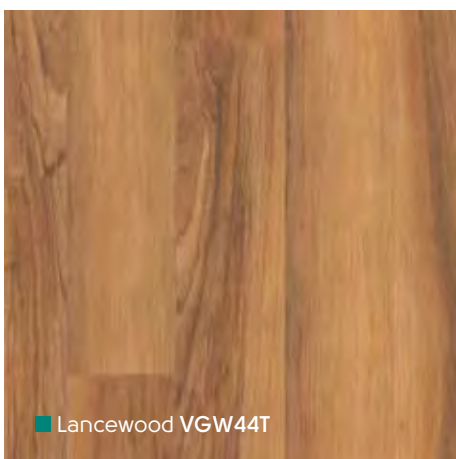

■ Wellington Oak VGW53T

Van Gogh Wood | Holz | Bois | Hout

1219,2mm x 177,8mm

designflooring.com

VG1-7 ▽

■ Bearwood VGW46T

■ Burnt Ginger VG5-7

■ Bracken VG1-7